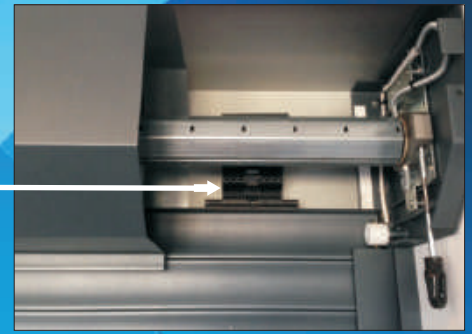

Magroll™

**77mm Residential
Insulated Garage Doors**

Special Fixing Hangers provide a secure connection from Barrel to top Lath and keeps the door securely closed.

Full canopy cover available as an optional extra.

All doors come with an Emergency Winding Handle in the case of power failure.

Magroll Garage Doors offer an ideal solution to install in all circumstances, as a renovation or in a new building. Magroll Garage Doors are made of insulated aluminium profiles, which are characterized as light and strong.

For this reason, they meet a high level of safety, easy to operate and high level of insulation.

The door rolls up into a compact diameter where limited head room is available.

Medium density polyurethane foam filled laths ensure good insulation properties for your garage door.